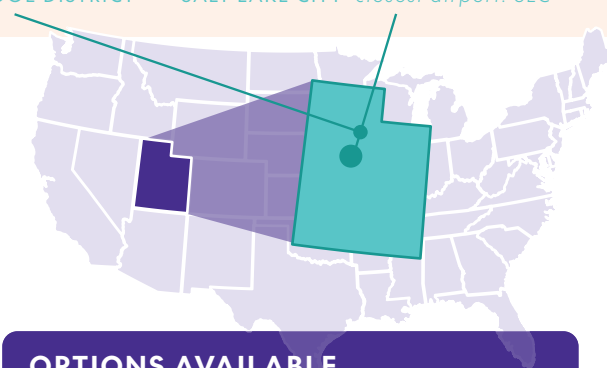

Morgan School District

Morgan, UT

PRIVATE

COED

ARTS

- Population: 3,400
- Located 40 minutes Northeast of Salt Lake City
- Summer/Fall: Warm and Dry Winter
- Spring: Cold and Humid
- Enrollment Restrictions: All students must be under 18 years of age
- Minimum ELTiS: 215
- Will consider TOEFL, comparable score to ELTiS
- Grades at School: 9-12
- Total Students at School: 835
- Diploma Year Offered: NO
- High Schools in District: 1

MORGAN SCHOOL DISTRICT

SALT LAKE CITY *closest airport: SLC*

DISTRICT PROFILE

Morgan School District is a small rural district located in Northern Utah. Morgan County. They provide quality educational programs with Weber State University through IVC classes as well as the Davis Applied Technology Center.