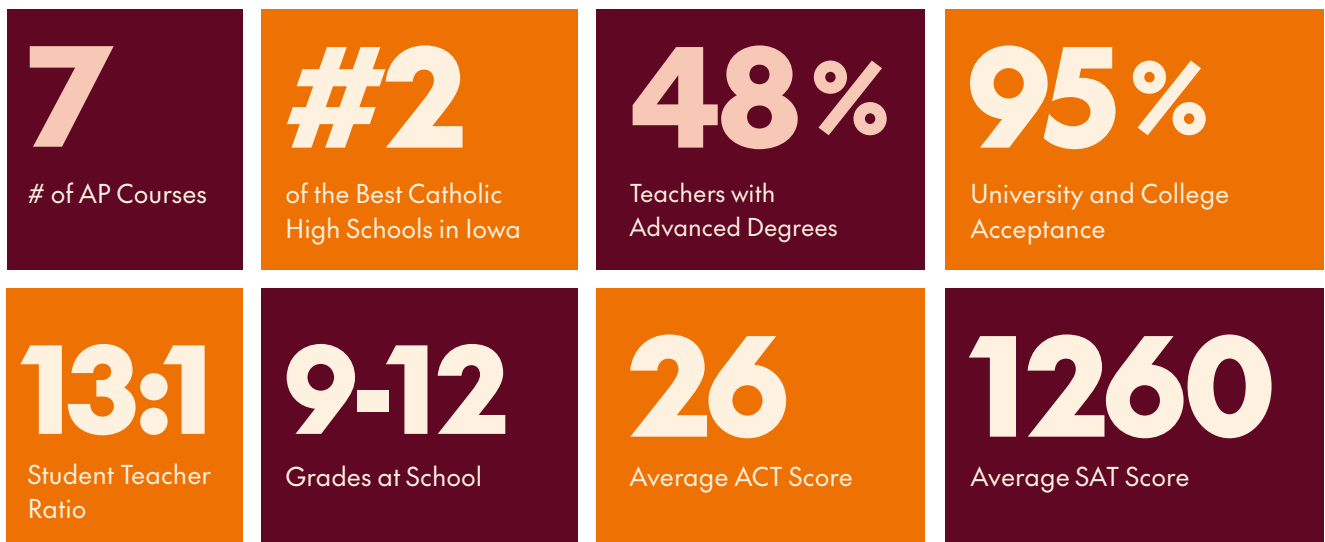

Academic Excellence

Bishop Heelan Catholic High School offers a college-preparatory curriculum aligned with the Iowa Core, with **honors, dual-enrollment, and career-focused pathways**. Students can earn college credits through partnerships with Western Iowa Tech and Saint Luke's College, gaining early experience in **business, engineering, healthcare, and technical fields** such as welding and CNA training. Small classes support individualized instruction and strong academic progress. Graduates achieve above-average ACT scores and earn substantial scholarship awards each year, reflecting consistent academic performance and strong preparation for postsecondary study.

Student Accomplishments

- ACT scores significantly above state averages
- Over $3 million in scholarships earned annually by graduates
- Student recognition in athletics, music, and performing arts
- Notable achievements in certified technical programs (CNA, welding, medical)

Recent University Acceptances

- University of Iowa
- Iowa State University
- University of Northern Iowa
- University of Nebraska
- South Dakota State University
- University of South Dakota
- Morningside University
- Briar Cliff University
- Creighton University
- Drake University
- Saint Louis University
- Marquette University
- Saint Mary's University
- Benedictine College
- University of Kansas
- University of Minnesota
- University of St. Thomas
- Michigan State University
- Colorado State University
- Arizona State University

Stats