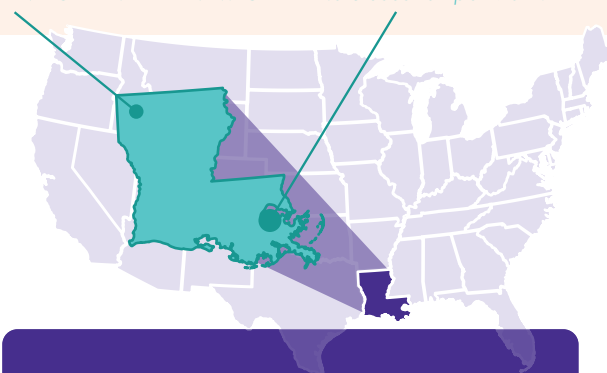

Evangel Christian Academy

Shreveport, LA

PRIVATE

COED

SUNNY

SPORTS

DIPLOMA
YEAR

- Population: 180,000
- Located in Shreveport
- Summer/Fall: Warm and Temperate
- Winter/Spring: Cool and Humid
- Enrollment Restrictions: Grades Accepted: 9-12
- Minimum TOEFL: Not Required
- Minimum ELTiS: 206
- 5-star rating on Private School Reviews
- Strong athletic program with multiple state championships
- Good ESL Program
- Grades at School: K-12
- Total Students in School: 470
- Student's in High School: 210
- Teacher/Student Ratio: 1:22
- School Uniform Required: YES
- Religious Affiliation: Christian
- Diploma Year Offered: YES

EVANGEL CHRISTIAN ACADEMY

NEW ORLEANS *closest airport: SHV*

SCHOOL PROFILE

Evangel Christian Academy is a school that offers students some of the best educational opportunities in the country. Students benefit from small classes sizes and dual enrollment courses.